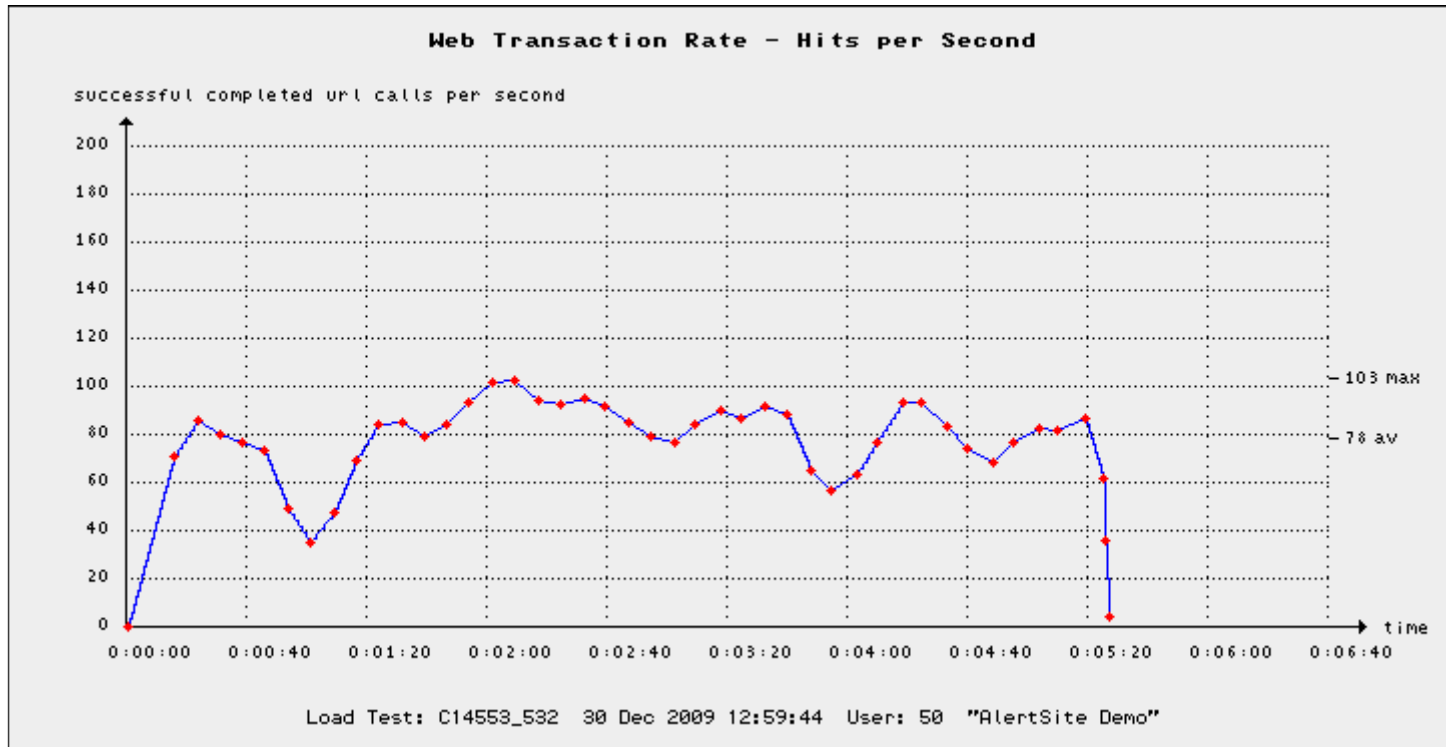

5. Performance Diagrams

5.1 Concurrent Users

5.2 Average Session Time

5.3 Web Transaction Rate

5.4 Outstanding Requests

5.5 Completed Loops

5.6 Average Network Connect Time

5.7 Total Network Throughput