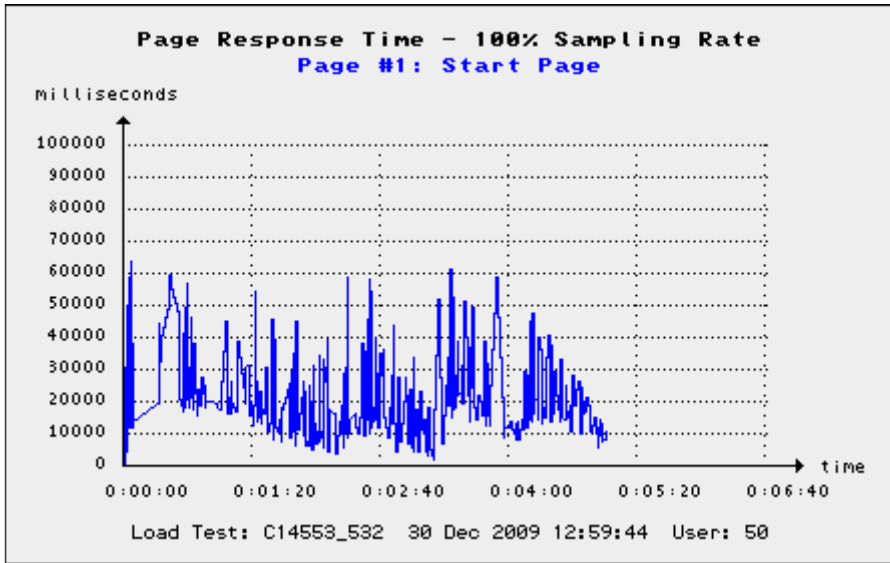

3.3 Response Time per Page - Details

Page #1: Start Page