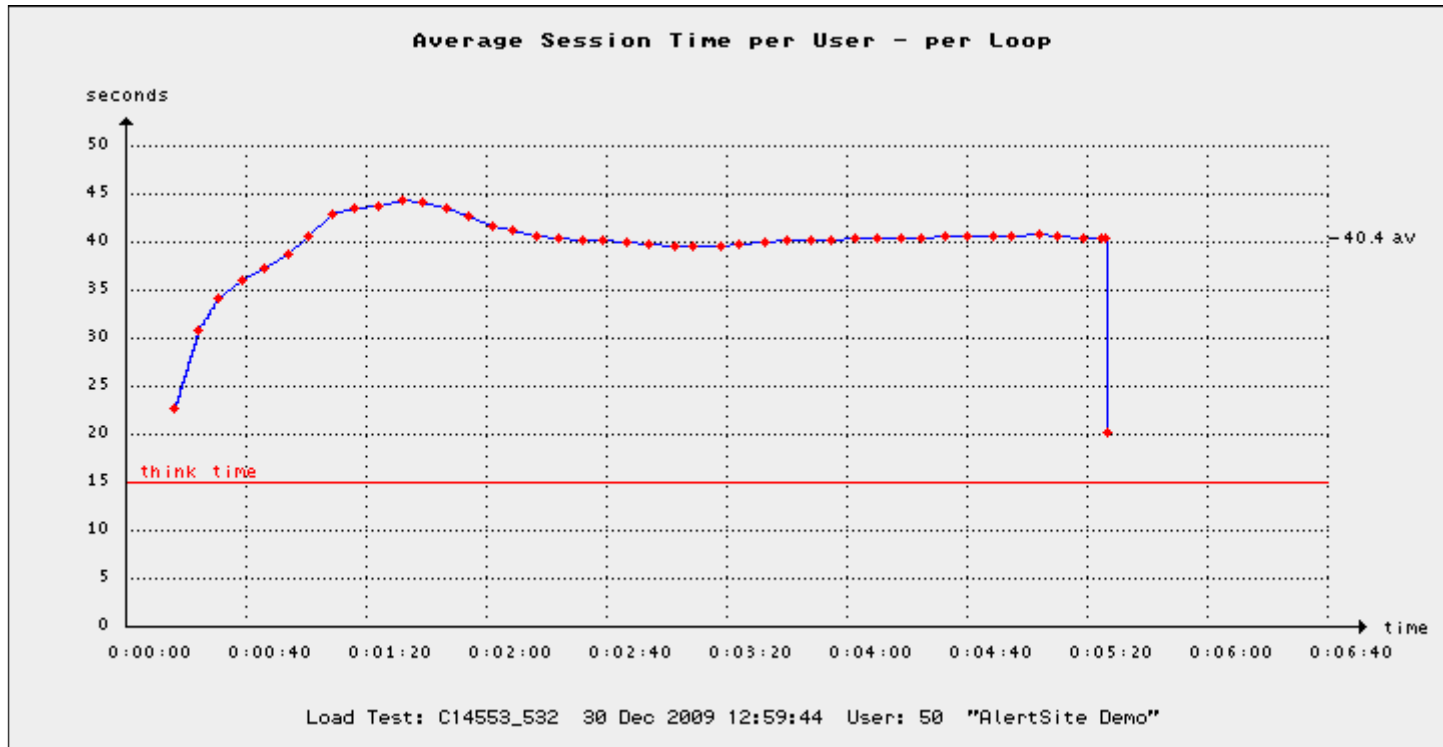

5.2 Average Session Time