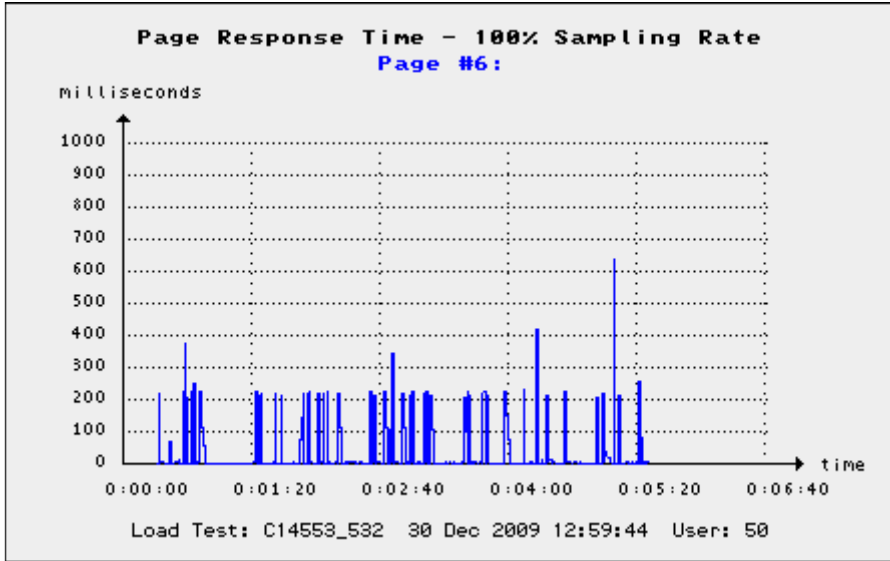

Page #6:

4. Results per URL Call

4.1 Results per URL Call (Overview)

[0] Page #1: Start Page user's think time: 0.0 seconds						
Test	# Passed	# Failed	AV Time	<= 90 %	AV Size	URL
[1]	385	0	335 ms	--- ms	5,389 bytes	GET http://www.alertsite.com:80/
[2]	385	0	17 ms	--- ms	1,259 bytes	GET http://www.alertsite.com:80/css/reset-fonts.css
[3]	385	0	93 ms	--- ms	4,068 bytes	GET http://www.alertsite.com:80/css/alertsite-main.css
[4]	385	0	48 ms	--- ms	3,075 bytes	GET http://www.alertsite.com:80/js/AC_OETags.js
[5]	385	0	89 ms	--- ms	4,917 bytes	GET http://www.alertsite.com:80/quickmenu/quickmenu.js
[6]	385	0	17 ms	--- ms	1,725 bytes	GET http://www.alertsite.com:80/quickmenu/quickmenu_styles.css
[7]	385	0	285 ms	--- ms	19,845 bytes	GET http://www.alertsite.com:80/js/jquery.js
[8]	385	0	26 ms	--- ms	1,442 bytes	GET http://www.alertsite.com:80/js/flash-front.js
[9]	385	0	15 ms	--- ms	1,088 bytes	GET http://www.alertsite.com:80/js/ga_track.js
[10]	385	0	36 ms	--- ms	2,793 bytes	GET http://www.alertsite.com:80/se_click.js
[11]	385	0	100 ms	--- ms	8,847 bytes	GET http://www.alertsite.com:80/js/jquery.cycle.all.js
[12]	385	0	21 ms	--- ms	937 bytes	GET http://www.alertsite.com:80/js/php_live.js
[13]	385	0	59 ms	--- ms	3,330 bytes	GET http://www.alertsite.com:80/phplive/js/status_image.php?base_url=http://www.alertsite.com/phplive&l=ml&x=1&de
[14]	385	0	44 ms	--- ms	745 bytes	GET http://www.alertsite.com:80/phplive/image.php?l=ml&x=1&deptid=1&pagex=http%3A/www.alertsite.com/&unique:
[15]	385	0	340 ms	--- ms	21,605 bytes	GET http://www.alertsite.com:80/phplive/scroll_image.php?x=1&l=ml&1262187832486
[16]	385	0	76 ms	--- ms	1,491 bytes	GET http://www.google.com:80/coop/cse/brand?form=searchbox_014449287111755738136%3Ahmfrg08pess&lang=e
[17]	385	0	21 ms	--- ms	743 bytes	GET http://www.alertsite.com:80/phplive/image_tracker.php?l=ml&x=1&deptid=1&pagex=http%3A/www.alertsite.com/
[18]	385	0	133 ms	--- ms	10,745 bytes	GET http://www.google-analytics.com:80/ga.js
[19]	381	4	19,420 ms	--- ms	878,874 bytes	GET http://www.alertsite.com:80/flashcontent/home_01.swf
[20]	381	0	41 ms	--- ms	1,165 bytes	GET http://www.google-analytics.com:80/__utm.gif?utmwv=4.6.5&utmn=1310085350&utmhn=www.alertsite.com&utm
[21]	381	0	17 ms	--- ms	1,059 bytes	GET http://www.alertsite.com:80/favicon.ico
[22]	381	0	12 ms	--- ms	743 bytes	GET http://www.alertsite.com:80/phplive/image_tracker.php?l=ml&x=1&deptid=1&pagex=http%3A/www.alertsite.com/
Total	381	4	21,245 ms	39,884 ms	975,885 bytes	22 URLs

[23] Page #2: user's think time: 3.0 seconds						
Test	# Passed	# Failed	AV Time	<= 90 %	AV Size	URL
[24]	381	0	90 ms	--- ms	5,213 bytes	GET http://www.alertsite.com:80/company_overview.shtml
[25]	381	0	55 ms	--- ms	3,330 bytes	GET http://www.alertsite.com:80/phplive/js/status_image.php?base_url=http://www.alertsite.com/phplive&l=ml&x=1&de
[26]	381	0	324 ms	--- ms	21,605 bytes	GET http://www.alertsite.com:80/phplive/scroll_image.php?x=1&l=ml&1262187851119
[27]	381	0	22 ms	--- ms	765 bytes	GET http://www.alertsite.com:80/phplive/image_tracker.php?l=ml&x=1&deptid=1&pagex=http%3A/www.alertsite.com/