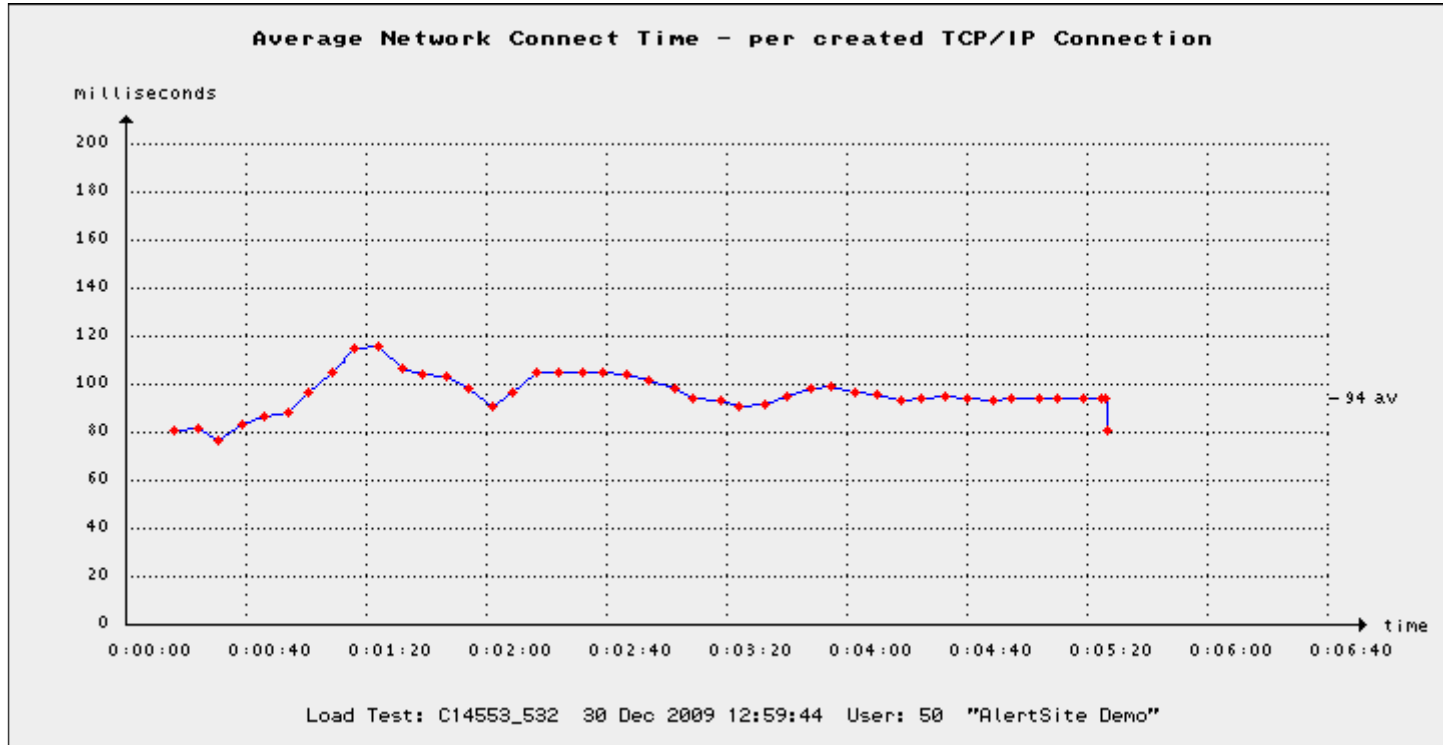

5. Performance Diagrams

5.1 Concurrent Users

5.2 Average Session Time

5.3 Web Transaction Rate

5.4 Outstanding Requests

5.5 Completed Loops

5.6 Average Network Connect Time

5.7 Total Network Throughput