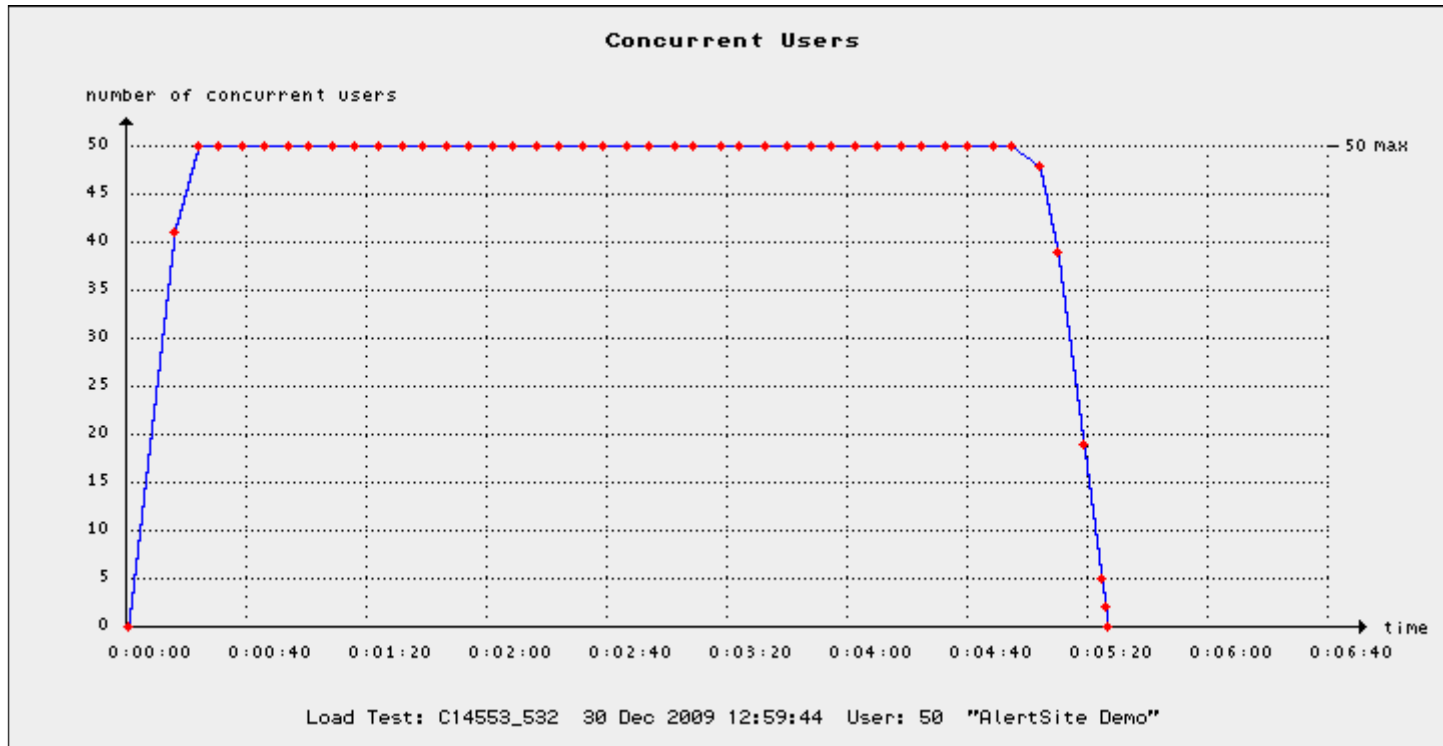

5. Performance Diagrams

5.1 Concurrent Users