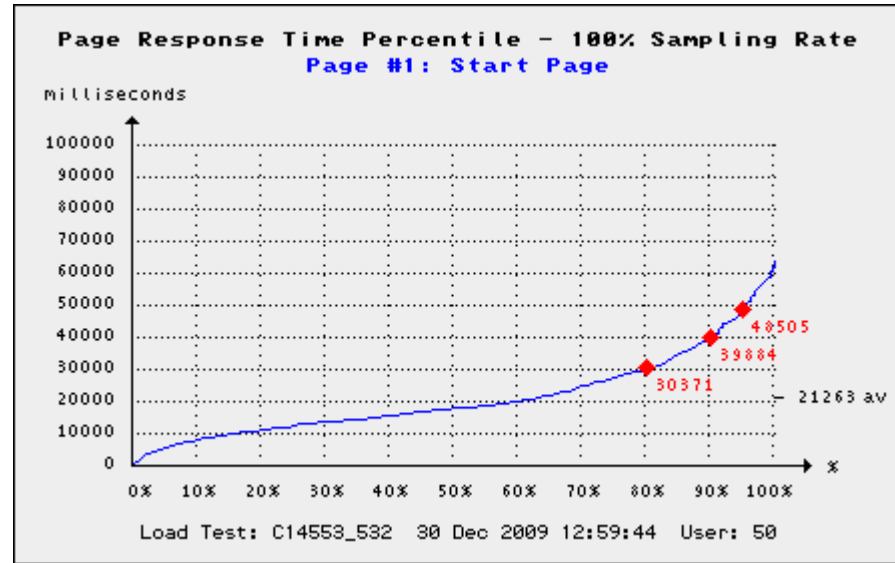

3.1 Response Time per Page - Average

3.2 Response Time per Page - 90% Percentile

3.3 Response Time per Page - Details

Page #1: Start Page

Page #2:

Page #3:

Page #4:

Page #5: