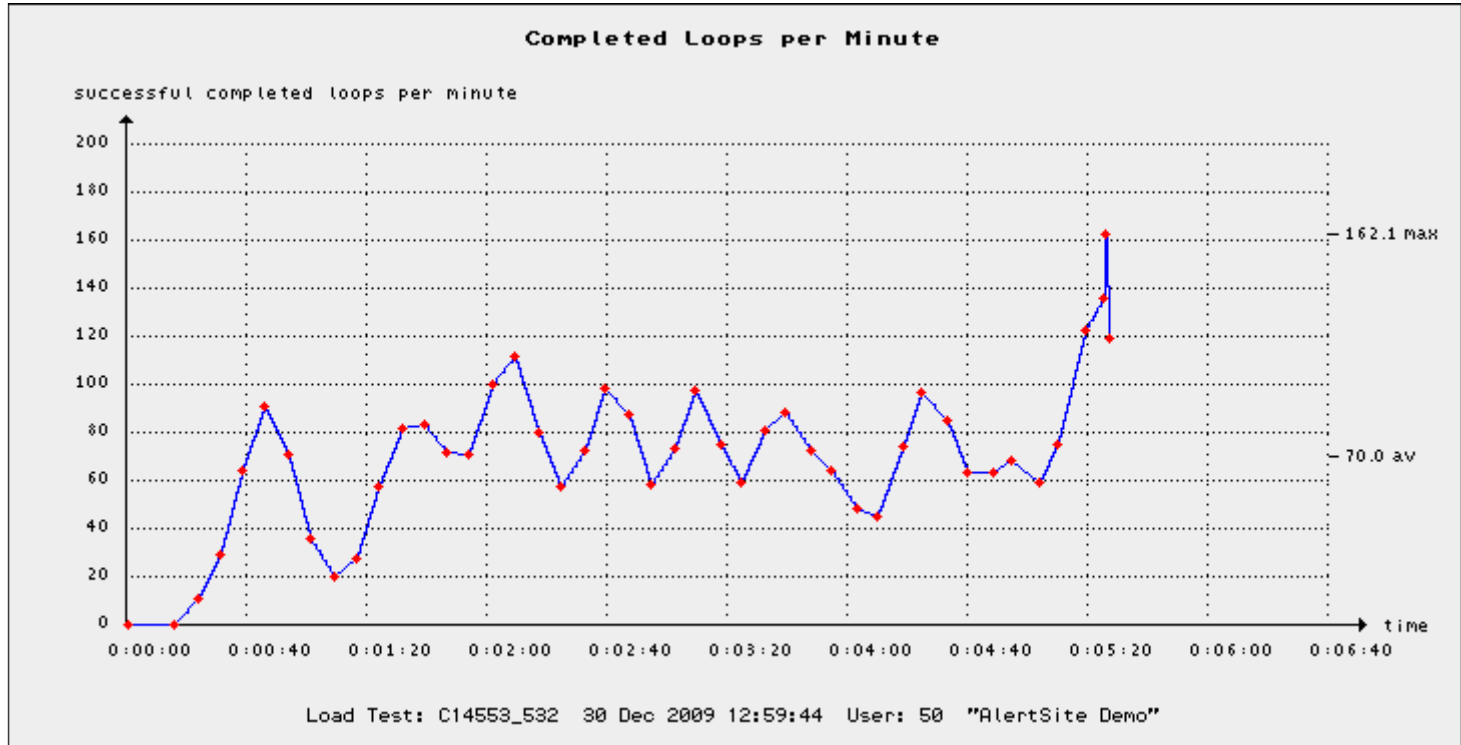

5. Performance Diagrams

5.1 Concurrent Users

5.2 Average Session Time

5.3 Web Transaction Rate

5.4 Outstanding Requests

5.5 Completed Loops

5.6 Average Network Connect Time

5.7 Total Network Throughput