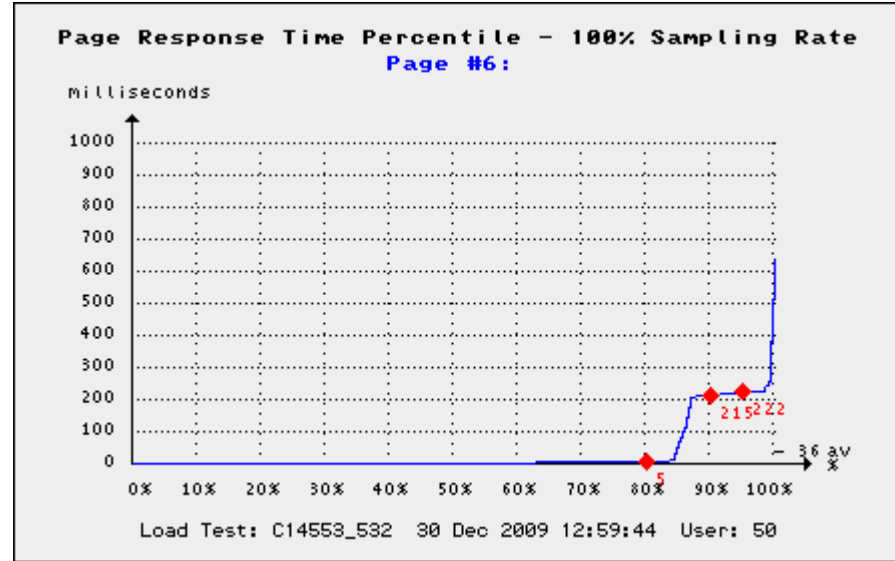

Page #6:

4. Results per URL Call

4.1 Results per URL Call (Overview)

[0] Page #1: Start Page user's think time: 0.0 seconds						
Test	# Passed	# Failed	AV Time	<= 90 %	AV Size	URL
[1]	385	0	335 ms	--- ms	5,389 bytes	GET http://www.alertsite.com:80/
[2]	385	0	17 ms	--- ms	1,259 bytes	GET http://www.alertsite.com:80/css/reset-fonts.css
[3]	385	0	93 ms	--- ms	4,068 bytes	GET http://www.alertsite.com:80/css/alertsite-main.css
[4]	385	0	48 ms	--- ms	3,075 bytes	GET http://www.alertsite.com:80/js/AC_OETags.js
[5]	385	0	89 ms	--- ms	4,917 bytes	GET http://www.alertsite.com:80/quickmenu/quickmenu.js
[6]	385	0	17 ms	--- ms	1,725 bytes	GET http://www.alertsite.com:80/quickmenu/quickmenu_styles.css
[7]	385	0	285 ms	--- ms	19,845 bytes	GET http://www.alertsite.com:80/js/jquery.js
[8]	385	0	26 ms	--- ms	1,442 bytes	GET http://www.alertsite.com:80/js/flash-front.js
[9]	385	0	15 ms	--- ms	1,088 bytes	GET http://www.alertsite.com:80/js/ga_track.js
[10]	385	0	36 ms	--- ms	2,793 bytes	GET http://www.alertsite.com:80/se_click.js
[11]	385	0	100 ms	--- ms	8,847 bytes	GET http://www.alertsite.com:80/js/jquery.cycle.all.js
[12]	385	0	21 ms	--- ms	937 bytes	GET http://www.alertsite.com:80/js/php_live.js
[13]	385	0	59 ms	--- ms	3,330 bytes	GET http://www.alertsite.com:80/phplive/js/status_image.php?base_url=http://www.alertsite.com/phplive&l=ml&x=1&de
[14]	385	0	44 ms	--- ms	745 bytes	GET http://www.alertsite.com:80/phplive/image.php?l=ml&x=1&deptid=1&pagex=http%3A/www.alertsite.com/&unique:
[15]	385	0	340 ms	--- ms	21,605 bytes	GET http://www.alertsite.com:80/phplive/scroll_image.php?x=1&l=ml&1262187832486
[16]	385	0	76 ms	--- ms	1,491 bytes	GET http://www.google.com:80/coop/cse/brand?form=searchbox_014449287111755738136%3Ahmfrg08pess&lang=e
[17]	385	0	21 ms	--- ms	743 bytes	GET http://www.alertsite.com:80/phplive/image_tracker.php?l=ml&x=1&deptid=1&pagex=http%3A/www.alertsite.com/
[18]	385	0	133 ms	--- ms	10,745 bytes	GET http://www.google-analytics.com:80/ga.js
[19]	381	4	19,420 ms	--- ms	878,874 bytes	GET http://www.alertsite.com:80/flashcontent/home_01.swf
[20]	381	0	41 ms	--- ms	1,165 bytes	GET http://www.google-analytics.com:80/__utm.gif?utmwv=4.6.5&utmn=1310085350&utmhn=www.alertsite.com&utm
[21]	381	0	17 ms	--- ms	1,059 bytes	GET http://www.alertsite.com:80/favicon.ico
[22]	381	0	12 ms	--- ms	743 bytes	GET http://www.alertsite.com:80/phplive/image_tracker.php?l=ml&x=1&deptid=1&pagex=http%3A/www.alertsite.com/
Total	381	4	21,245 ms	39,884 ms	975,885 bytes	22 URLs

[23] Page #2: user's think time: 3.0 seconds						
Test	# Passed	# Failed	AV Time	<= 90 %	AV Size	URL
[24]	381	0	90 ms	--- ms	5,213 bytes	GET http://www.alertsite.com:80/company_overview.shtml
[25]	381	0	55 ms	--- ms	3,330 bytes	GET http://www.alertsite.com:80/phplive/js/status_image.php?base_url=http://www.alertsite.com/phplive&l=ml&x=1&de
[26]	381	0	324 ms	--- ms	21,605 bytes	GET http://www.alertsite.com:80/phplive/scroll_image.php?x=1&l=ml&1262187851119
[27]	381	0	22 ms	--- ms	765 bytes	GET http://www.alertsite.com:80/phplive/image_tracker.php?l=ml&x=1&deptid=1&pagex=http%3A/www.alertsite.com/