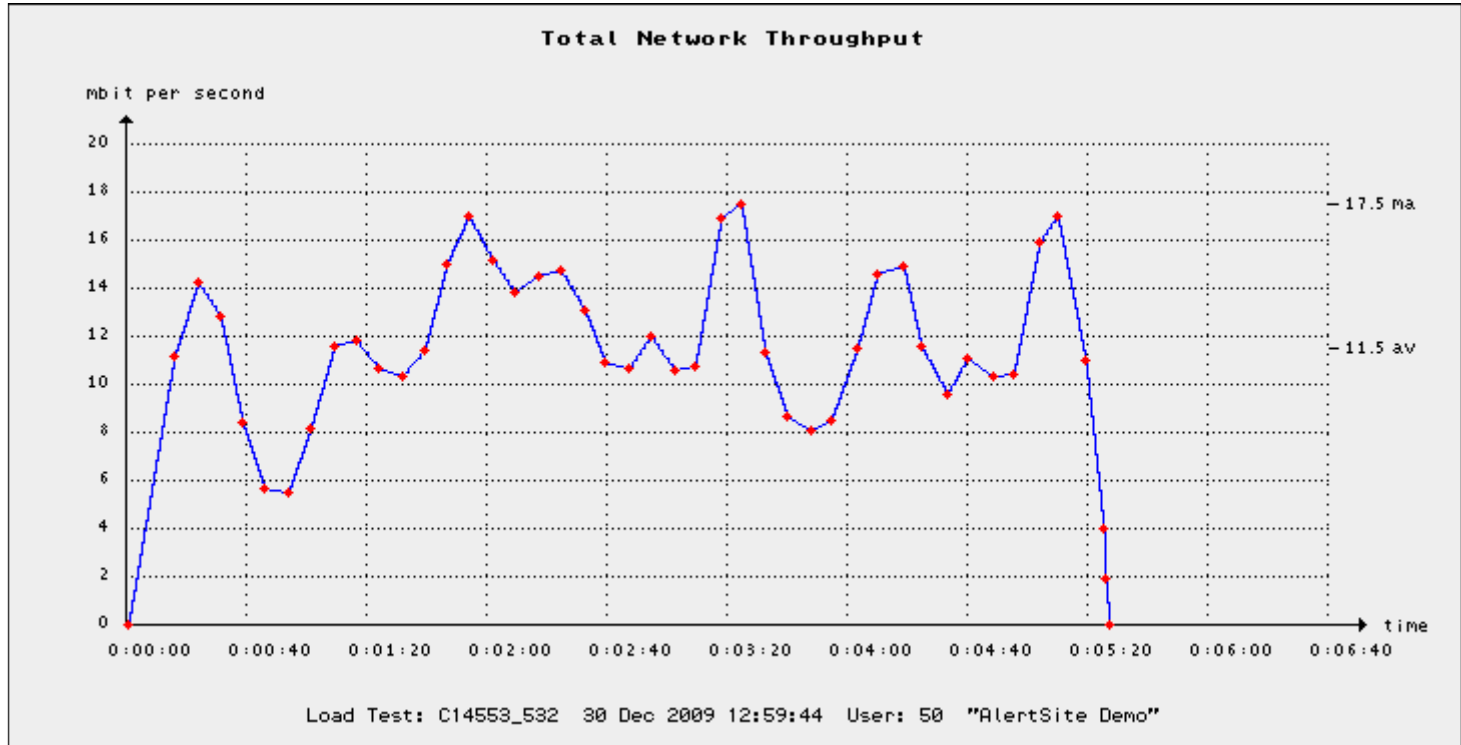

5. Performance Diagrams

5.1 Concurrent Users

5.2 Average Session Time

5.3 Web Transaction Rate

5.4 Outstanding Requests

5.5 Completed Loops

5.6 Average Network Connect Time

5.7 Total Network Throughput