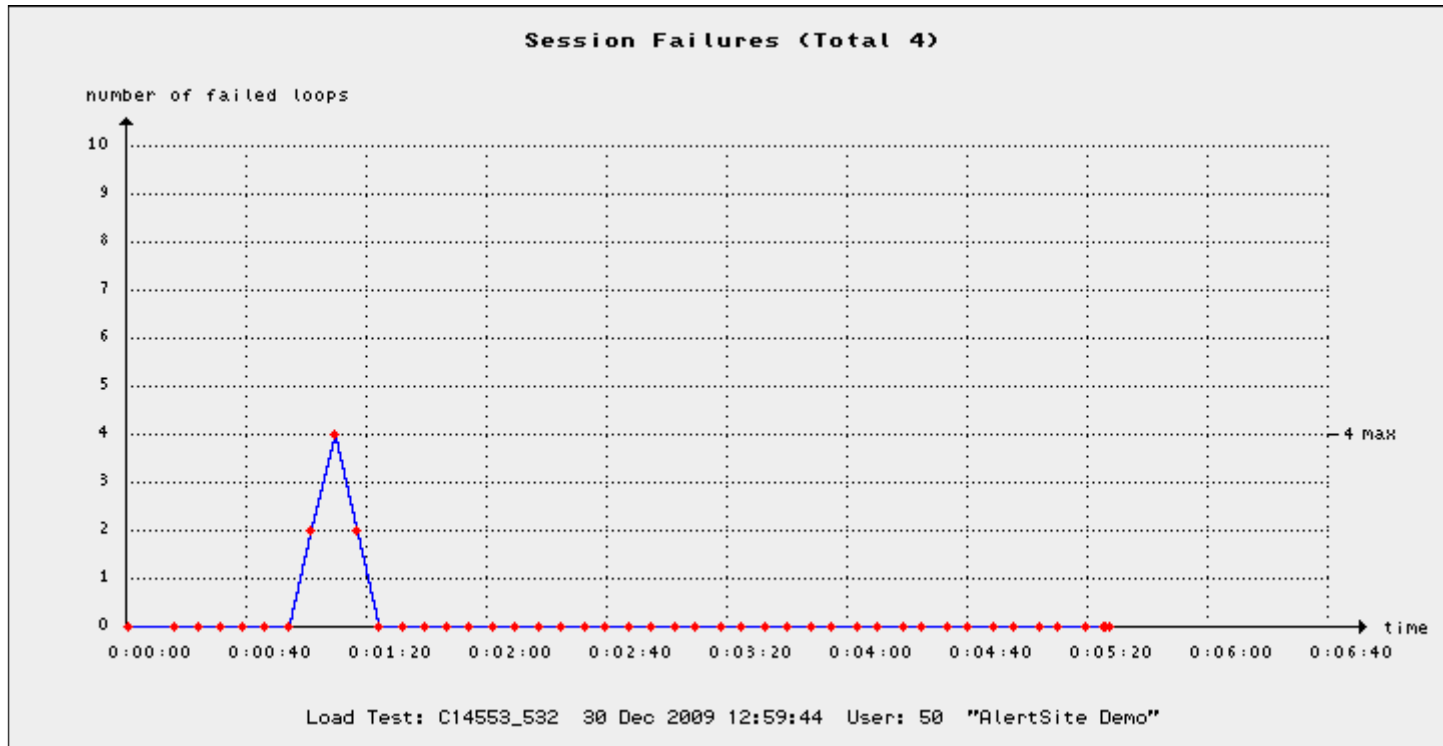

6. Errors

6.1 Session Failures