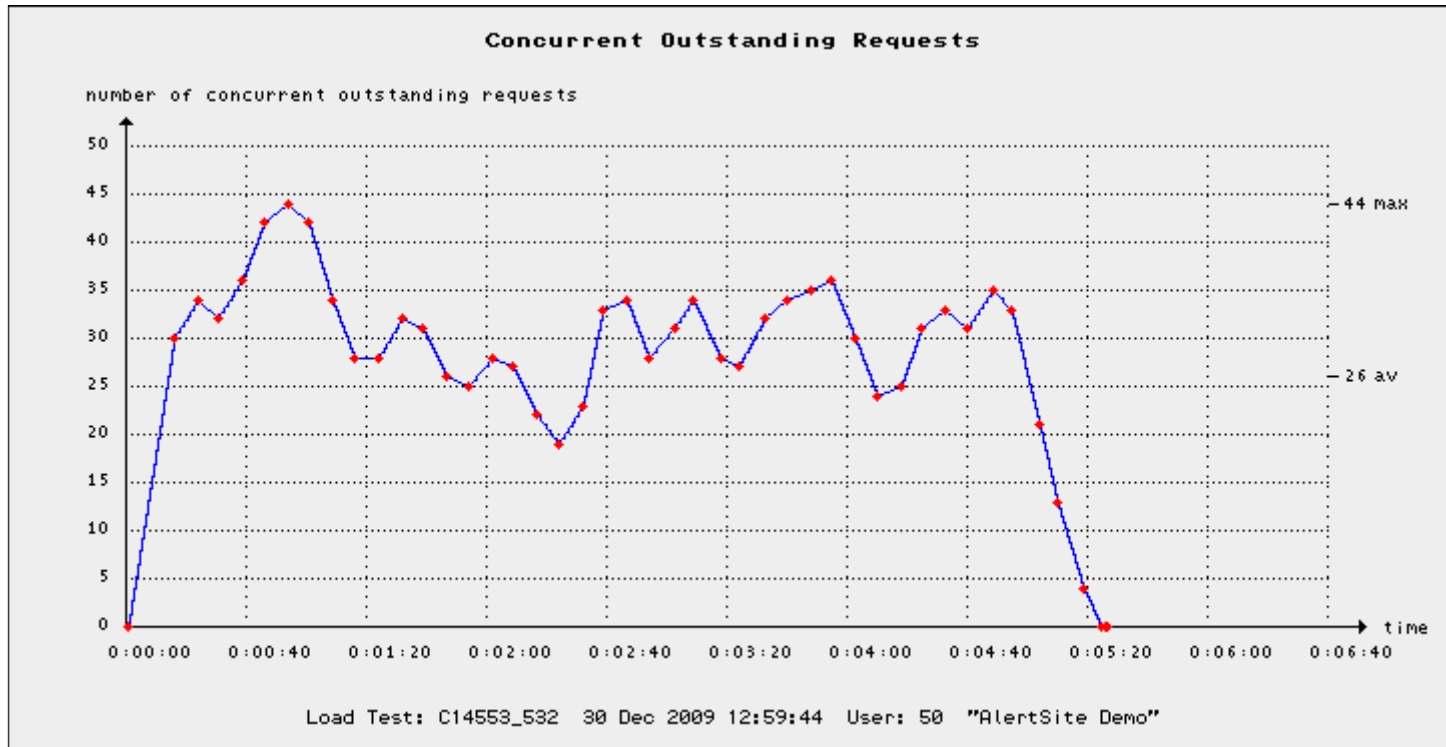

5. Performance Diagrams

5.1 Concurrent Users

5.2 Average Session Time

5.3 Web Transaction Rate

5.4 Outstanding Requests

5.5 Completed Loops

5.6 Average Network Connect Time

5.7 Total Network Throughput